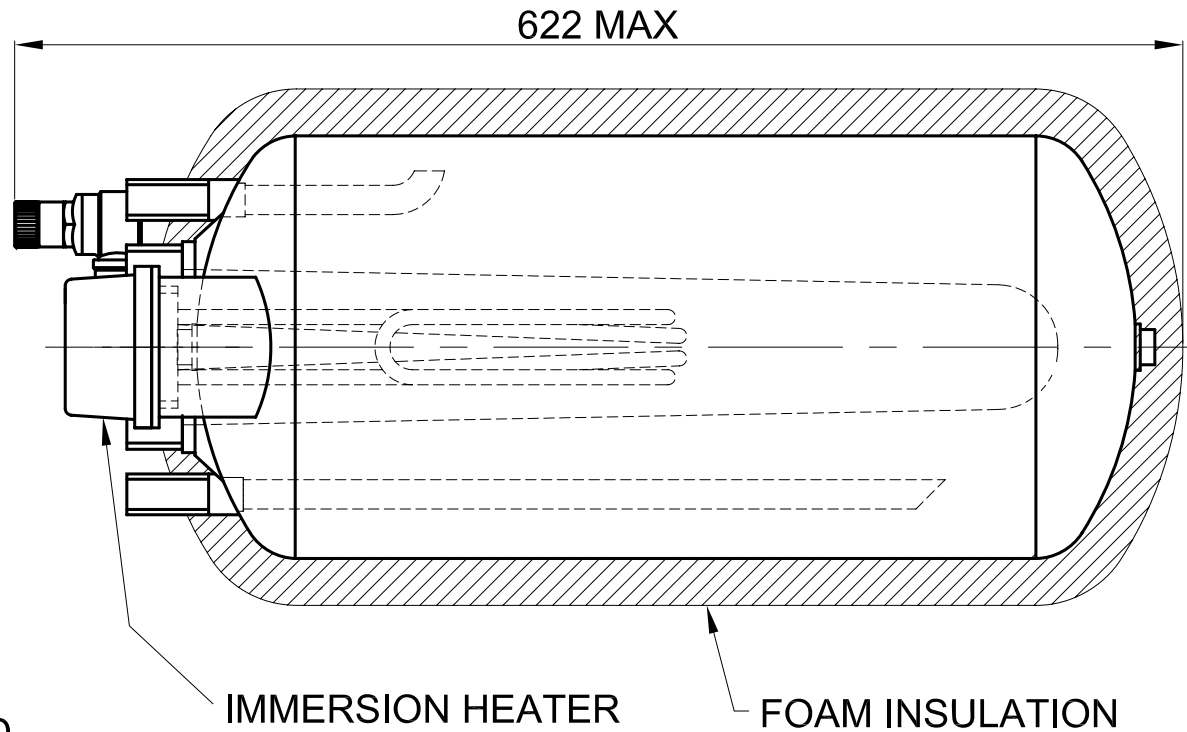

CAPACITY: 18 LITRES

CWC18-H3  
C-WARM COMPACT